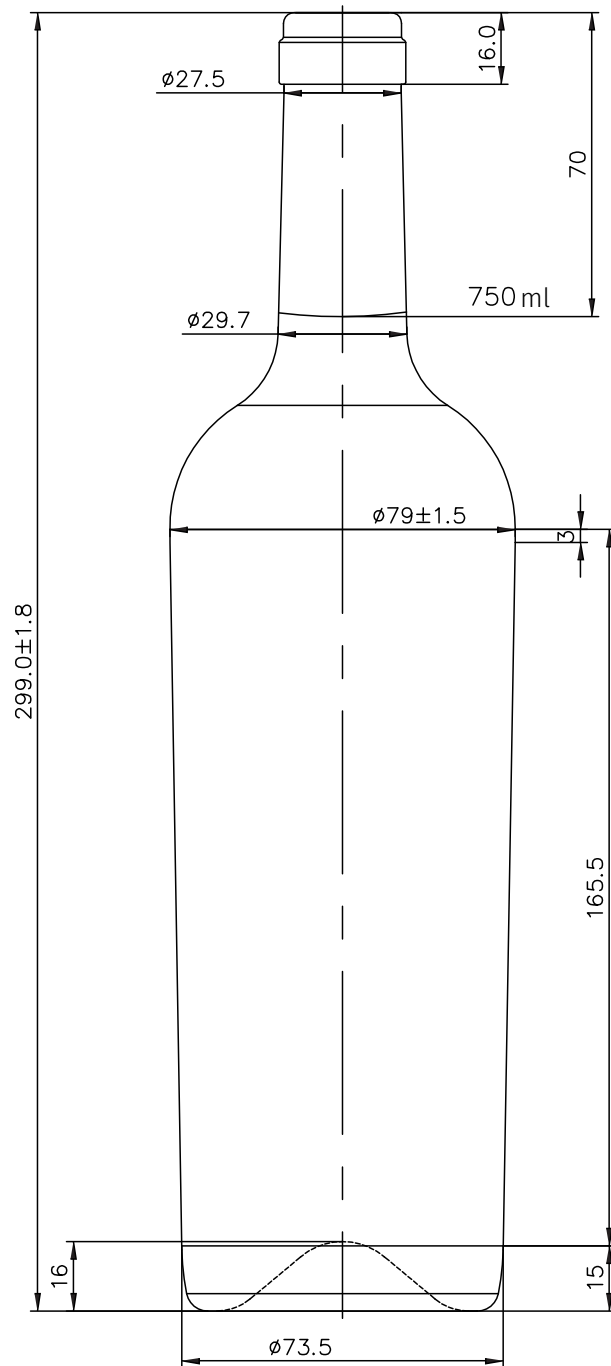

CONICA 45

KMC
G L A S S

- ⌘ Conica 45
- ⌘ Weight - 500 g
- ⌘ Filling CAP - 750 ml
- ⌘ Color - Olive Green
- ⌘ Diameter - 79 ± 1.5
- ⌘ Entrance bore diameter - 18.5

www.kmc.glass
sales@kmc.glass