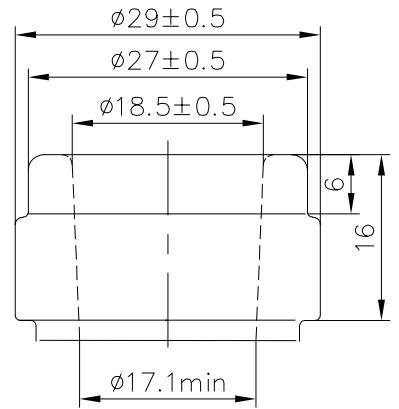

CONICA 45

KMC
G L A S S

- ⌘ Conica 45
- ⌘ Weight - 500 g
- ⌘ Filling CAP - 750 ml
- ⌘ Color - Olive Green
- ⌘ Diameter - 79 ± 1.5
- ⌘ Entrance bore diameter - 18.5

www.kmc.glass
sales@kmc.glass